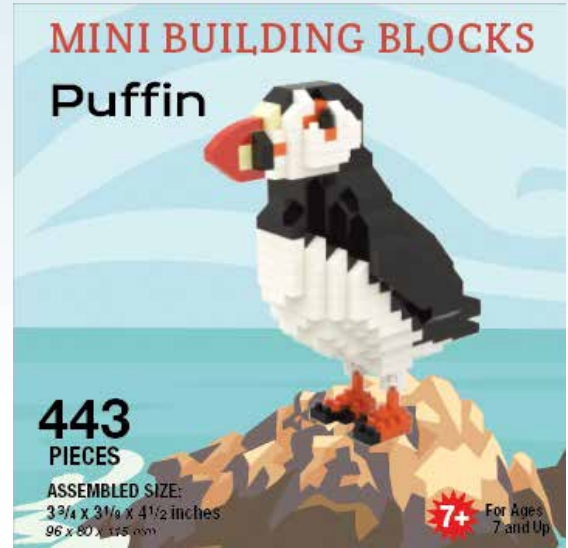

impact
3D DESIGNS

North American Wildlife

Mini-Building Blocks (MBBM)

Dolphins

47361-MBBM

Puffin

47445-MBBM

Green Sea Turtle