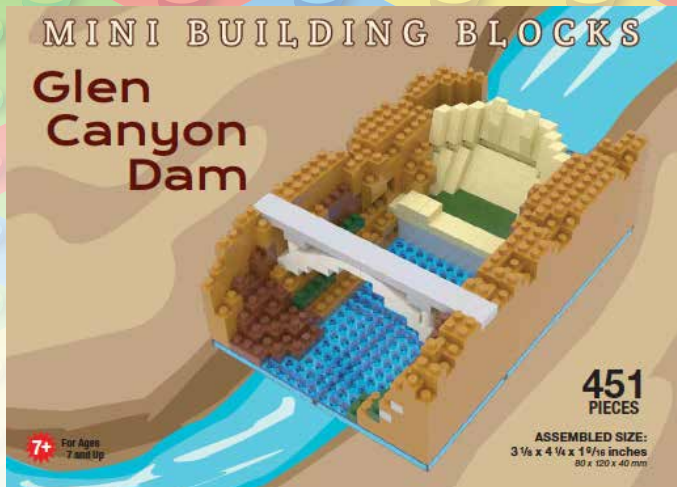

Multnomah Falls

78727-MBBL

Proudly Designed and
Distributed in the USA

Phone: 800-950-0110 • Fax: 800-950-0220
www.impactphotographics.com

Impact
PHOTO • GRAPHICS
100% EMPLOYEE OWNED

Destinations

Glen Canyon Dam