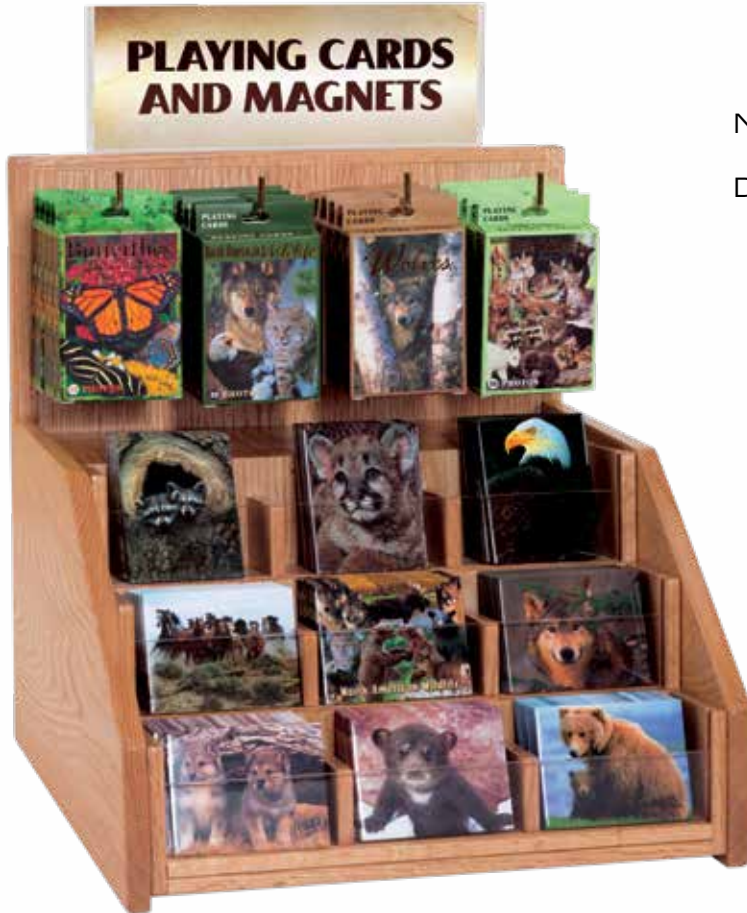

NAME: _____

DATE: _____

DISPLAY # 991077

**MAGNET & PLAYING CARD
 COUNTER DISPLAY**

Dimensions: 13½" W x 13½" D x 13½" H

Holds:

Magnets - 23B

Playing Cards - PLY