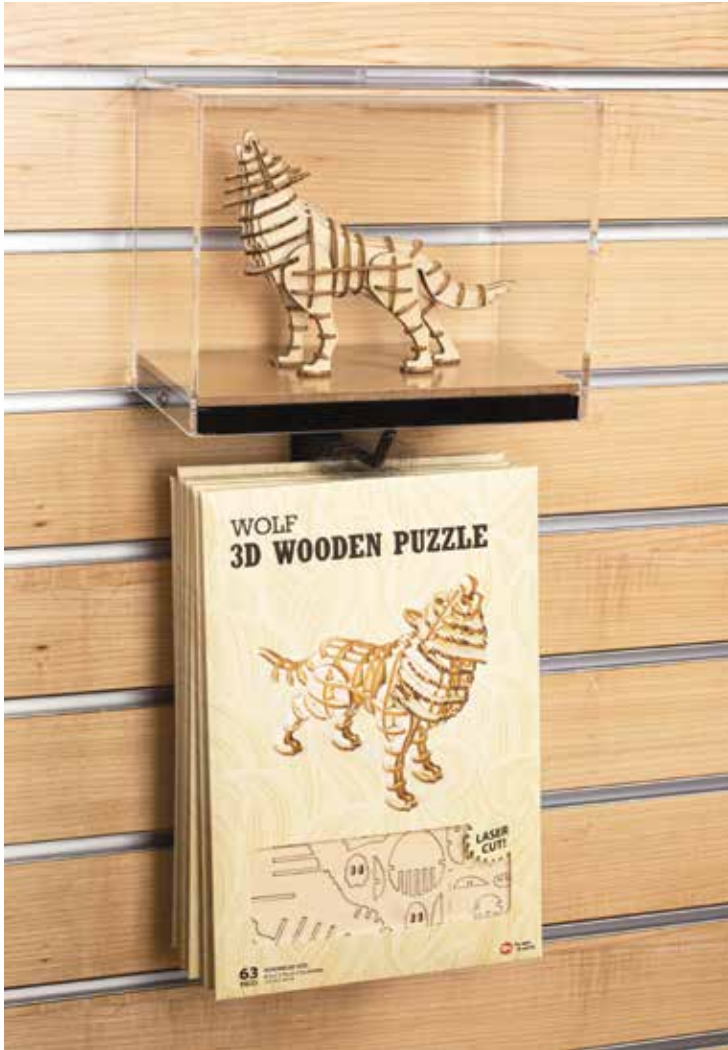

NAME: _____

DATE: _____

DISPLAY # 992033
3D WOODEN PUZZLE DISPLAY

Dimensions: 7.5" W x 4.25" D x 6" H

Holds:
7 Each Per Hook

Hook Capacity	Item Code	Products	V	H	Total Styles	Min. Quantity	Total Quantity
7	WPZM	3D Wooden Puzzle	-	-	1	7	7