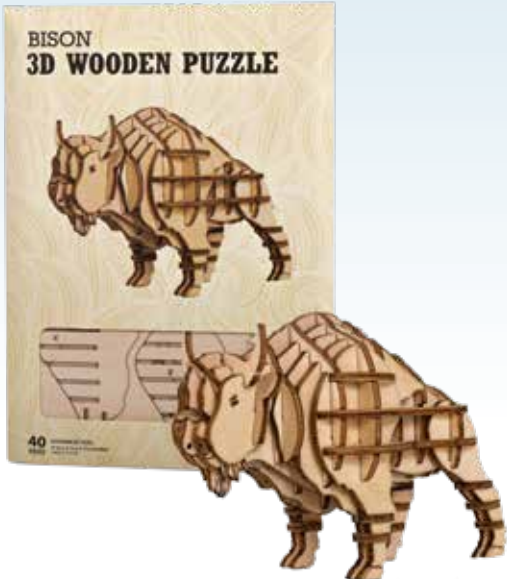

North American Wildlife

Pocket Knife Keychains (PKKC)

North American Wildlife
Pocket Knife Keychain - Moose

92115-PKKC

North American Wildlife
Pocket Knife Keychain - Grizzly Bear

92114-PKKC

impact[®]
PHOTO • GRAPHICS
100% EMPLOYEE OWNED

impact[®]
3D DESIGNS

Proudly Designed and
Distributed in the USA

2201-769 03/22/22

North American Wildlife

3D Wooden Puzzle

North American Wildlife
3D Wooden Puzzle - Bison

92048-WPZM

North American Wildlife
3D Wooden Puzzle - Wolf

Birds of North America
Memory Game

6-MGM

North American Wildlife
Memory Game

9-MGM

Memory Game (MGM)

- 100 Pieces
- Wildlife identification on each tile
- Includes insert with descriptive information about each animal
- Great teaching tool
- For ages 3 and up