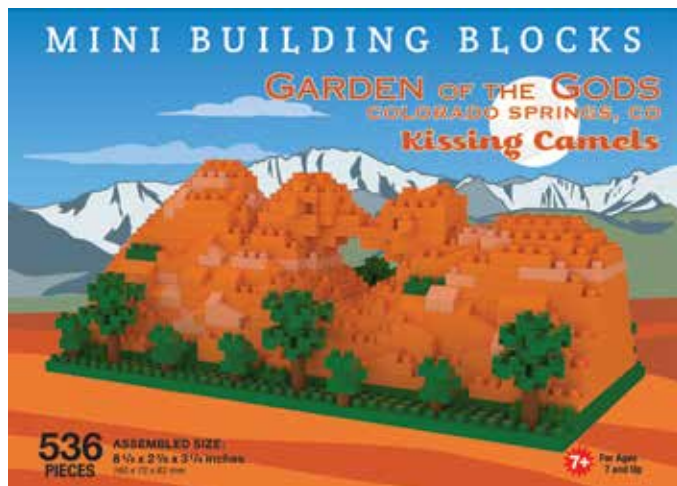

Garden of the Gods

79534-MBBL