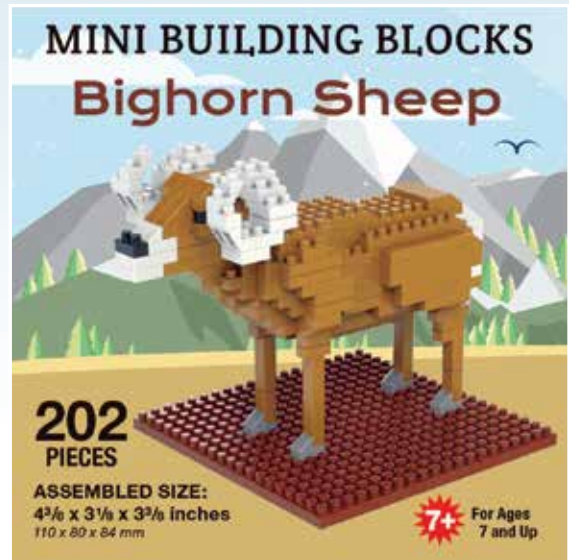

impact
PHOTO • GRAPHICS
100% EMPLOYEE OWNED

impact
3D DESIGNS

North American Wildlife

Mini-Building Blocks (MBBM)

Mountain Goat

47374-MBBM

Bighorn Sheep

47319-MBBM